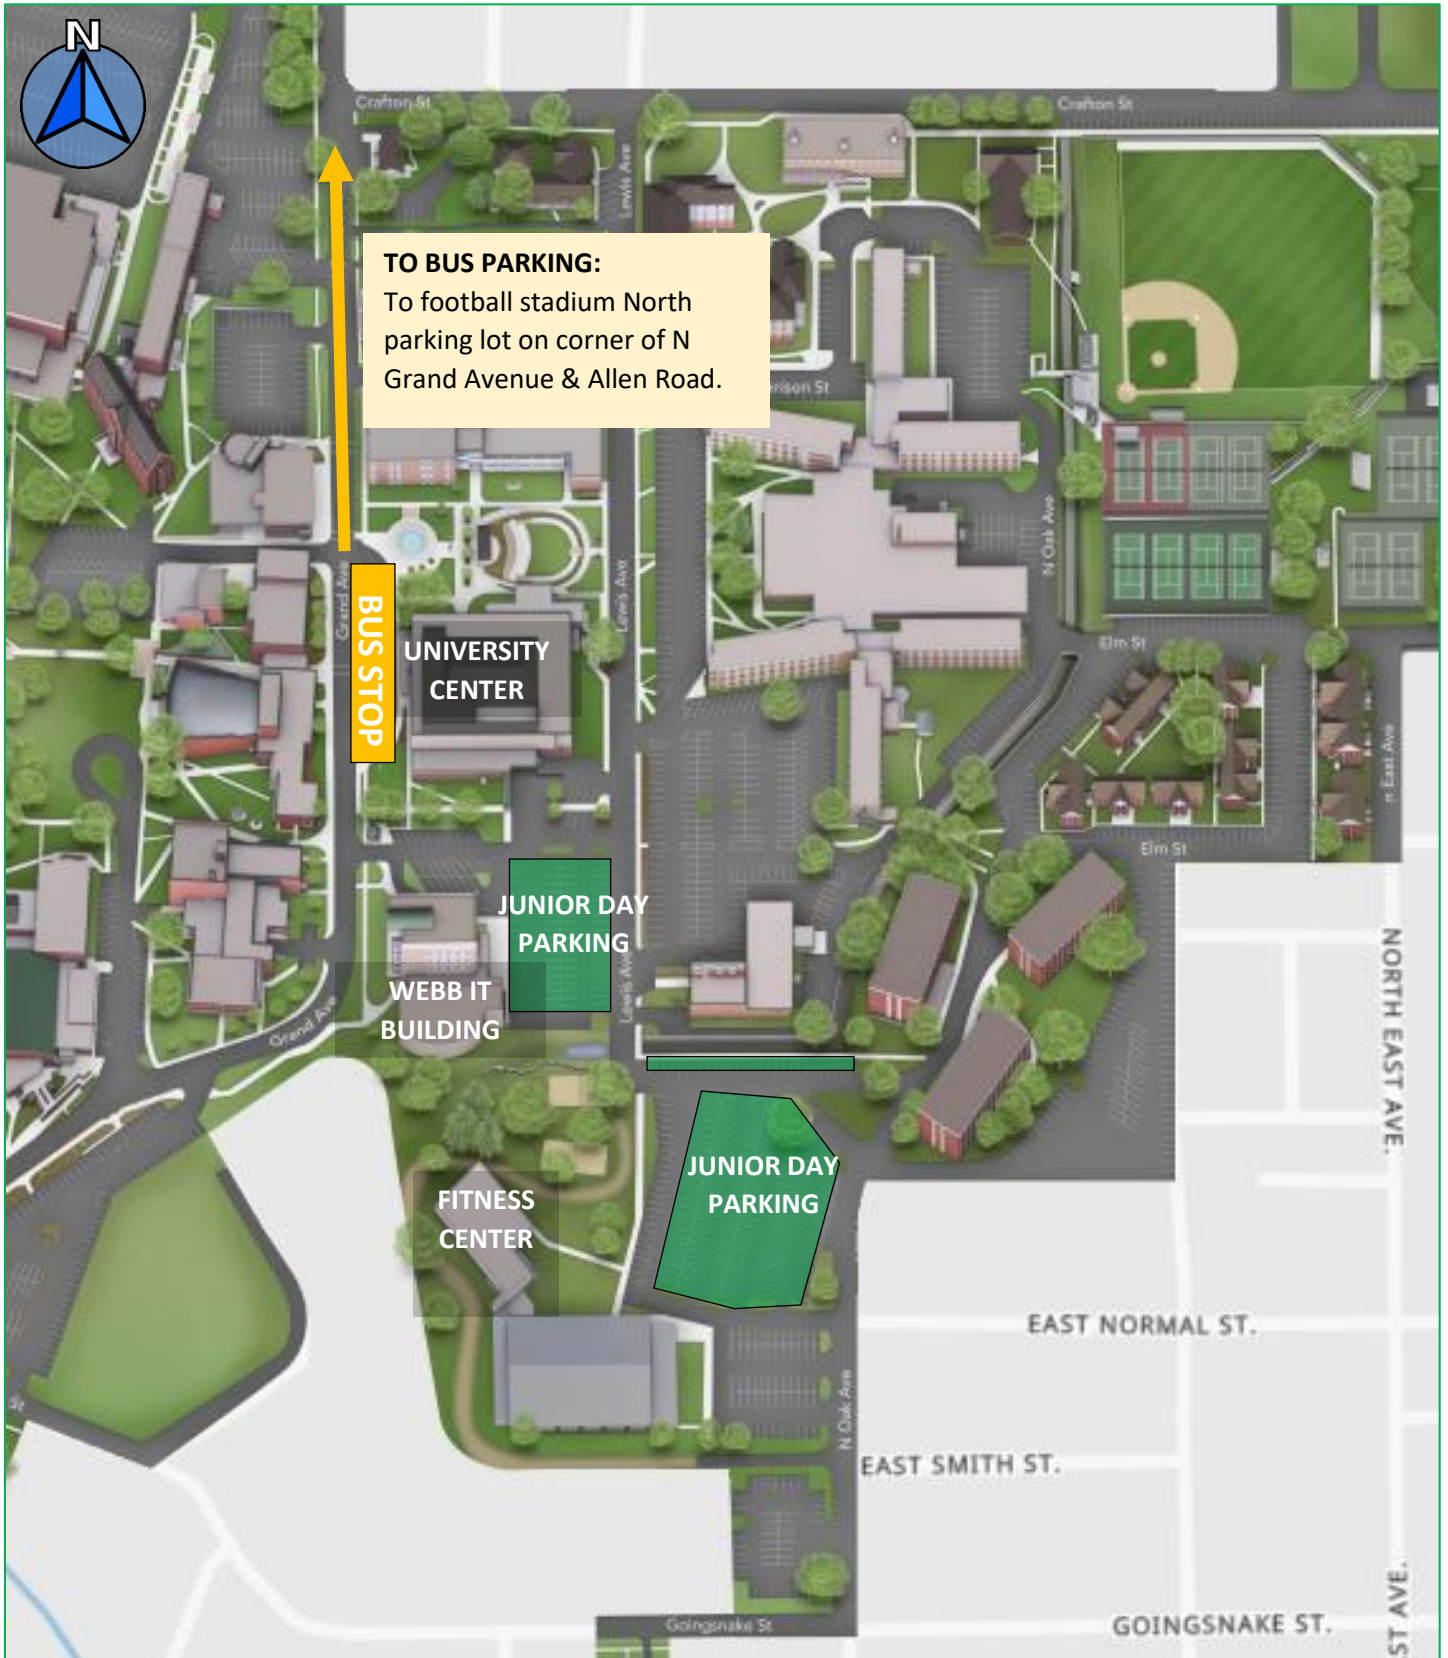

JUNIOR DAY DESIGNATED PARKING.

Cars, vans, suburban, parking in back of the WEBB IT Building and East of the FITNESS CENTER.

Bus stop in the circle drive in front of the UNIVERSITY CENTER.

Bus parking at the football stadium North parking lot on the corner of N. Grand Avenue & Allen Road.

BUS PARKING - at the football stadium North parking lot on the corner of N. Grand Avenue & Allen Road.

Doc Wadley Stadium

X-Press Stop

Northeastern State University Oklahoma...

Scholars Inn Apartments

Seminary Suites

Church of Christ Student Center

John Vaughan Library

Isabel Cobb Hall

Northeastern State University

BUS STOP
On N. Grand Avenue. In the circle drive in front of the UNIVERSITY CENTER.