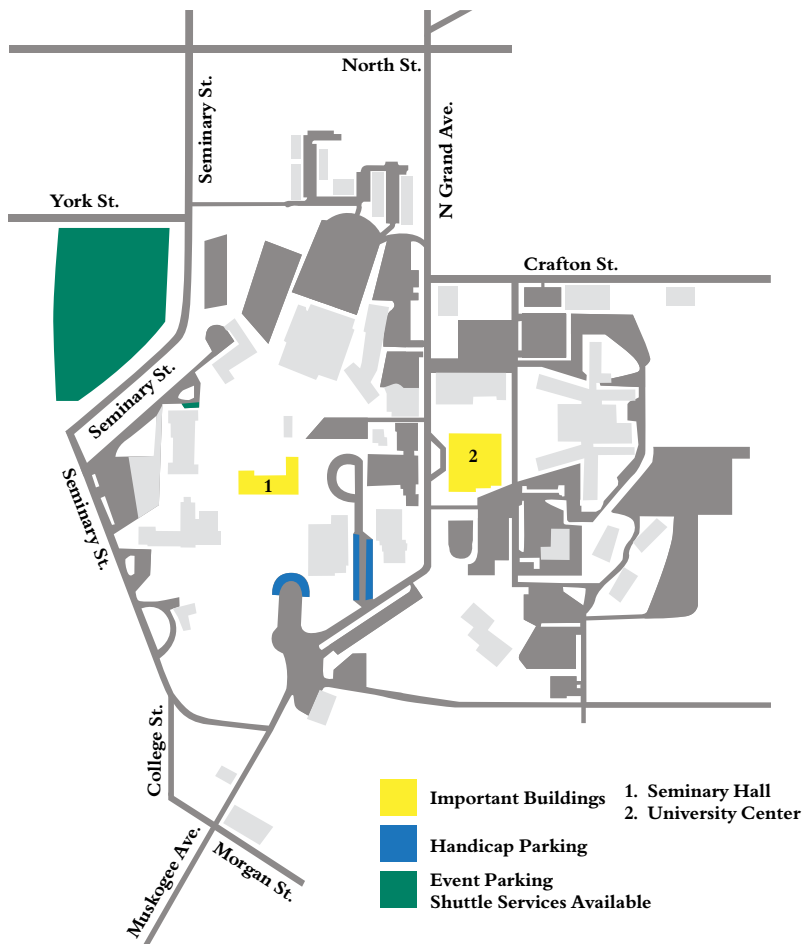

125th Anniversary Celebration of SEMINARY HALL

May 7, 2014 at 10 a.m.

South Lawn of Seminary Hall

Inclement Weather Site - NSU University Center Ballroom